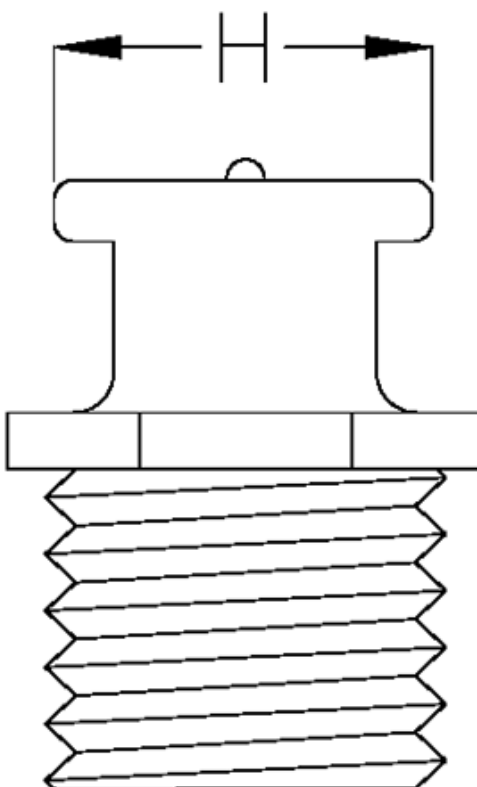

Article number: 5309312001

Description: KLEE Button head lubrication nipple DIN 3404
M22 head \varnothing 22mm, G1/4

Measures

H = 22
Thread = G1/4